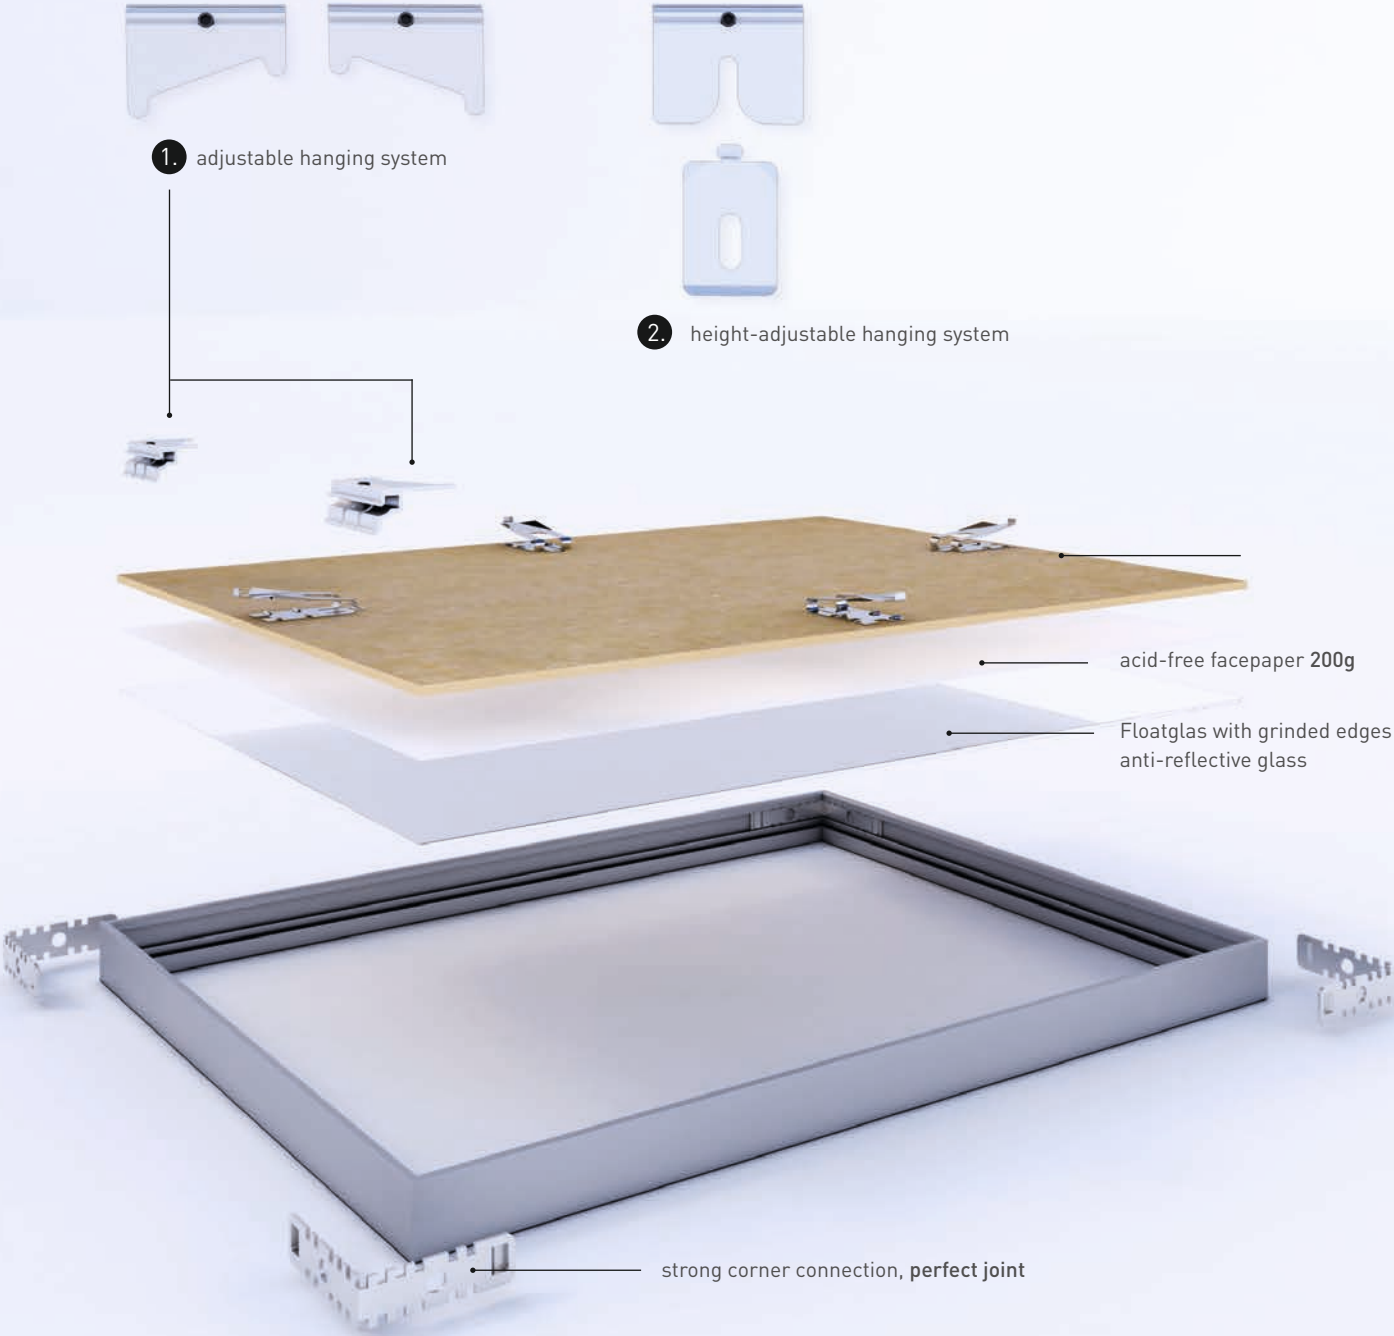

Ready-Made Frames Aluminium

alpha Hardware